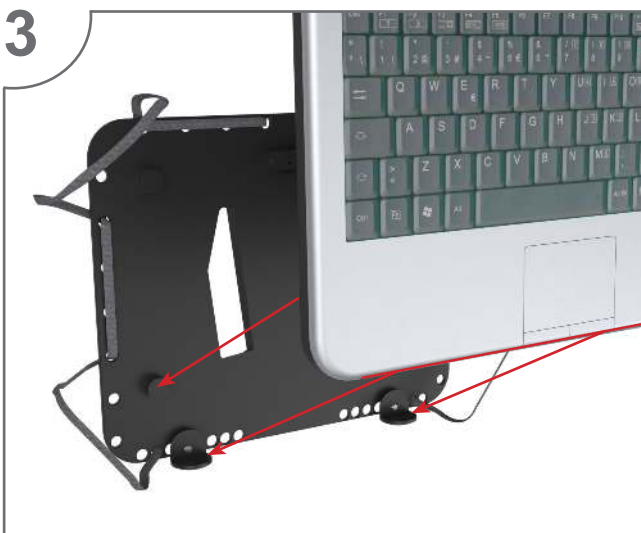

MOUNTING INSTRUCTION

Name: GA-Netbook

Model Number: #16.1136

Instruction ID: #00.533_B

REPLACEMENT/ADJUSTMENT

Name: GA-Netbook

Model Number: #16.1136

Instruction ID: #00.533_B