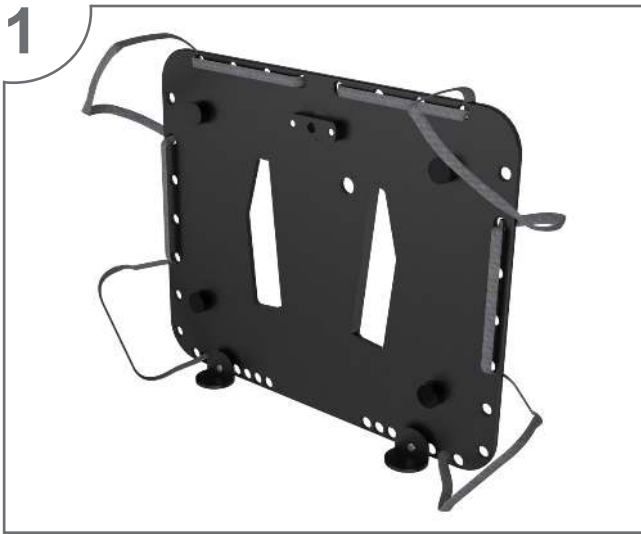

MOUNTING INSTRUCTION

Name: GA-Netbook

Model Number: #16.1136

Instruction ID: #00.533_B

REPLACEMENT/ADJUSTMENT

Name: GA-Netbook

Model Number: #16.1136

Instruction ID: #00.533_B