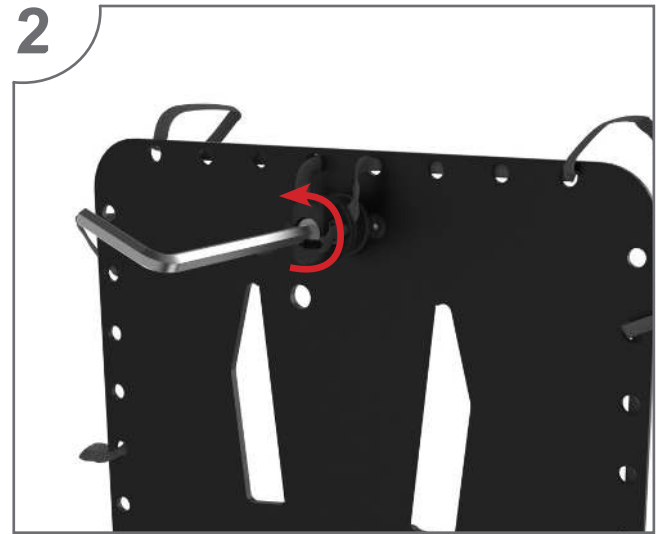

MOUNTING INSTRUCTION

Name: GA-Netbook

Model Number: #16.1136

Instruction ID: #00.533_B

REPLACEMENT/ADJUSTMENT

Name: GA-Netbook

Model Number: #16.1136

Instruction ID: #00.533_B