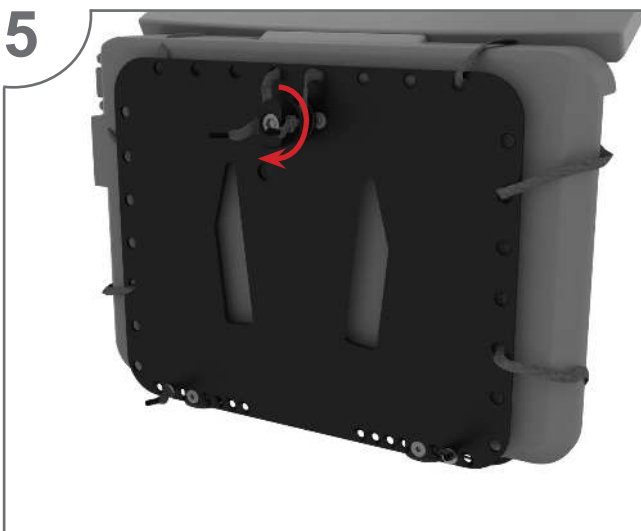

MOUNTING INSTRUCTION

Name: GA-Netbook

Model Number: #16.1136

Instruction ID: #00.533_B

REPLACEMENT/ADJUSTMENT

Name: GA-Netbook

Model Number: #16.1136

Instruction ID: #00.533_B